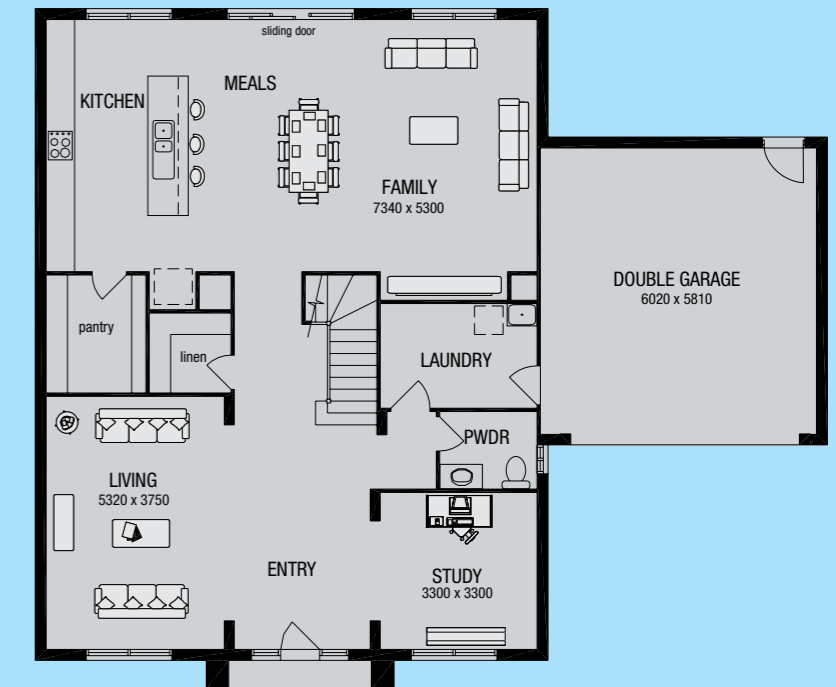

## PACIFIC HARBOUR

AN ISLAND OBSESSION

[www.pacificharbour.com.au](http://www.pacificharbour.com.au)

FIRST FLOOR

FLOOR PLAN

GROUND FLOOR

- > HOME AREA: 335.6 sqm
- > Four spacious bedrooms, master suite with walk-in-robe and large balcony, positioned to capture your stunning golf course views
- > Open plan kitchen, dining and family rooms creates a highly liveable space
- > Gourmet kitchen