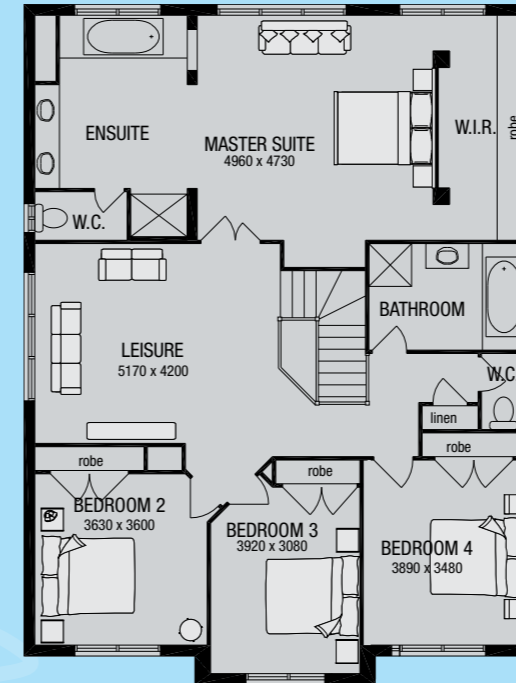

## PACIFIC HARBOUR LUXURY HOME FOR SALE

LOT 51 DUNEBEAN DRIVE

## PACIFIC HARBOUR

AN ISLAND OBSESSION

[www.pacificharbour.com.au](http://www.pacificharbour.com.au)

FIRST FLOOR

FLOOR PLAN

GROUND FLOOR

- > HOME AREA: 335.6 sqm
- > Four spacious bedrooms, master suite with walk-in-robe and large balcony, positioned to capture your stunning golf course views
- > Open plan kitchen, dining and family rooms creates a highly liveable space
- > Gourmet kitchen